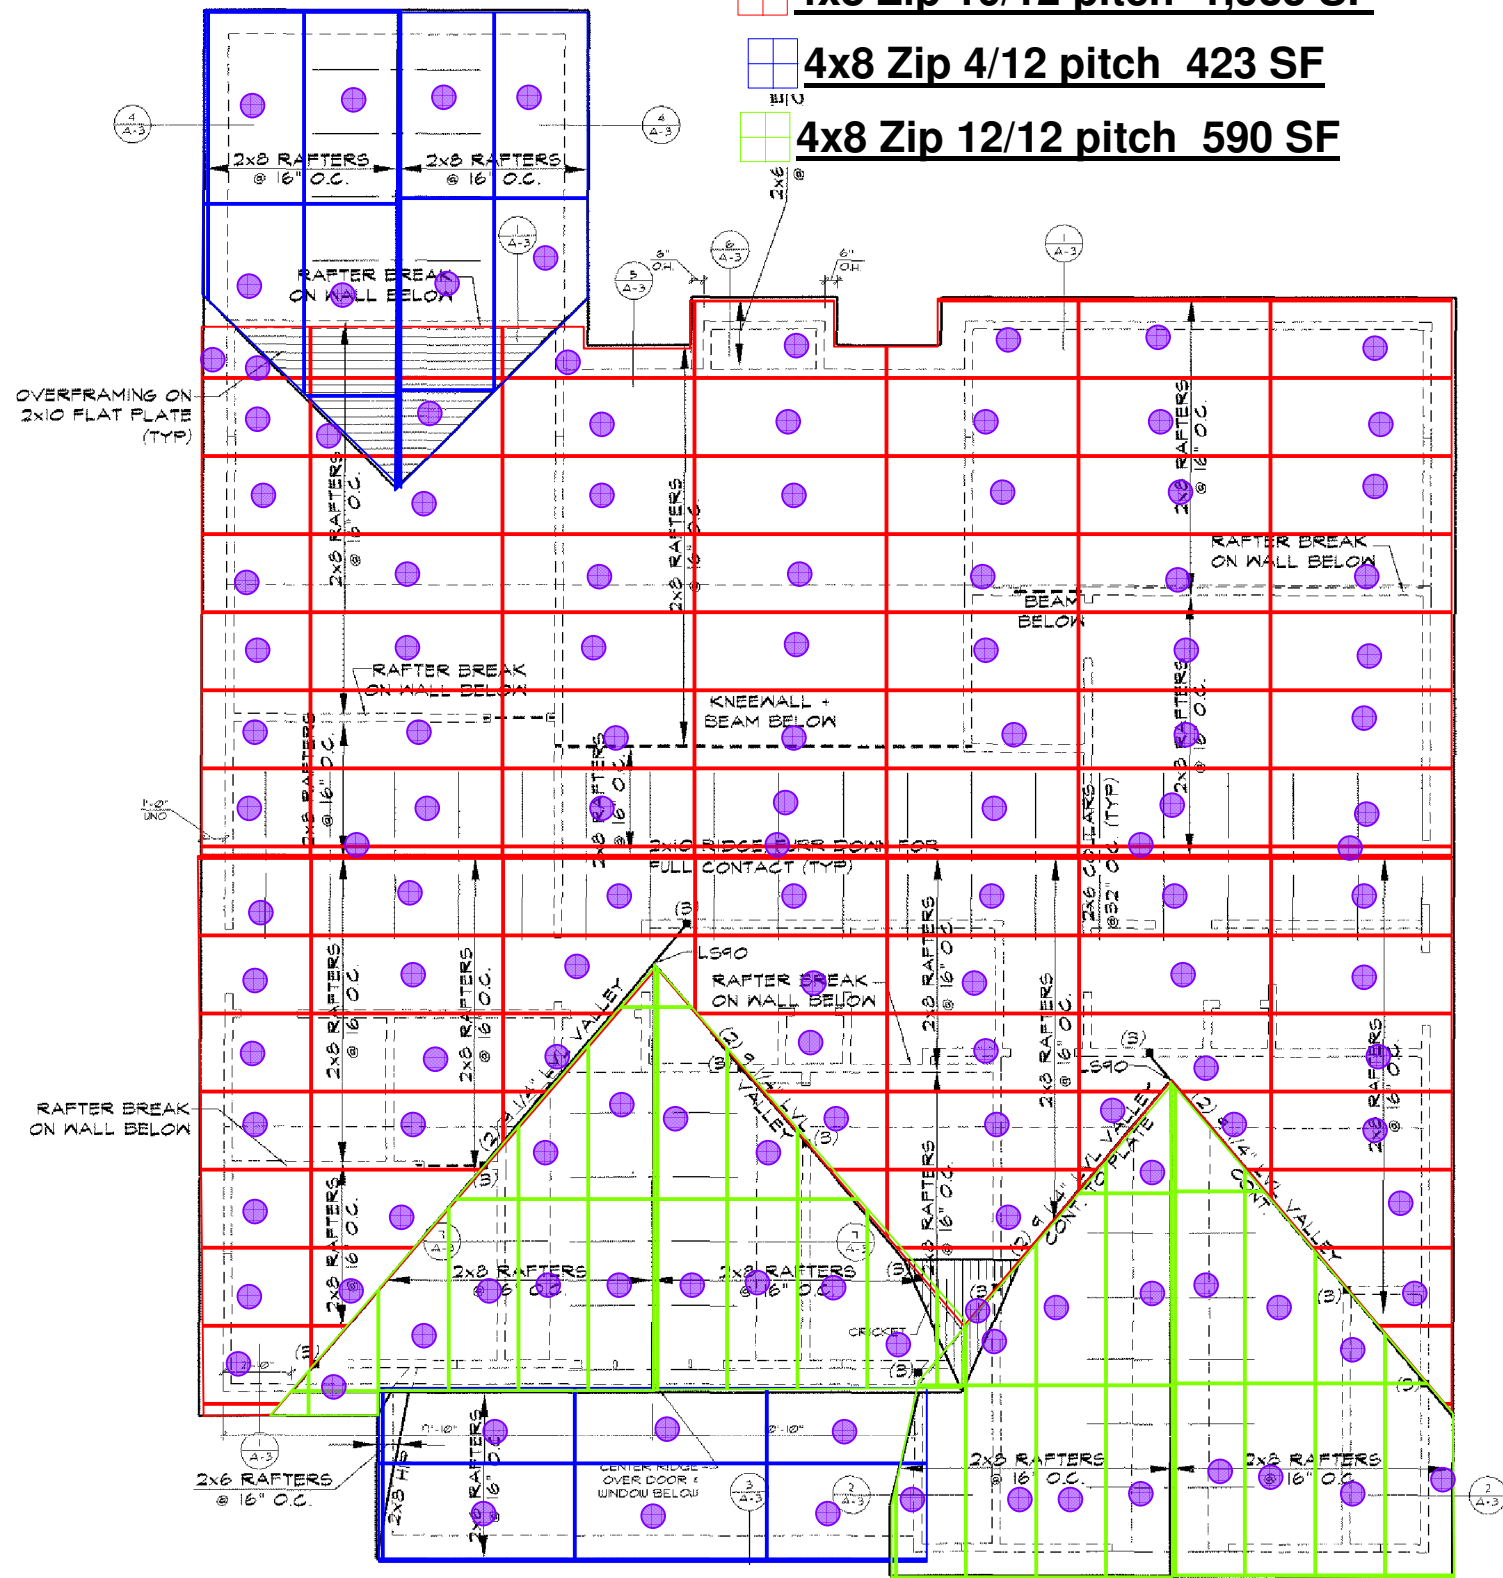

cover 2,860 SF

 **4x8 Zip 10/12 pitch 1,933 SF**

 **4x8 Zip 4/12 pitch 423 SF**

 **4x8 Zip 12/12 pitch 590 SF**

\* NOTE. PURR DOWN VAULTED

 **4x8 ZIP roof panel count 135 EA**

22x34 PRINTS SCALE: 1/4"=1'-0"  
16x17 PRINTS SCALE: 1/8"=1'-0"