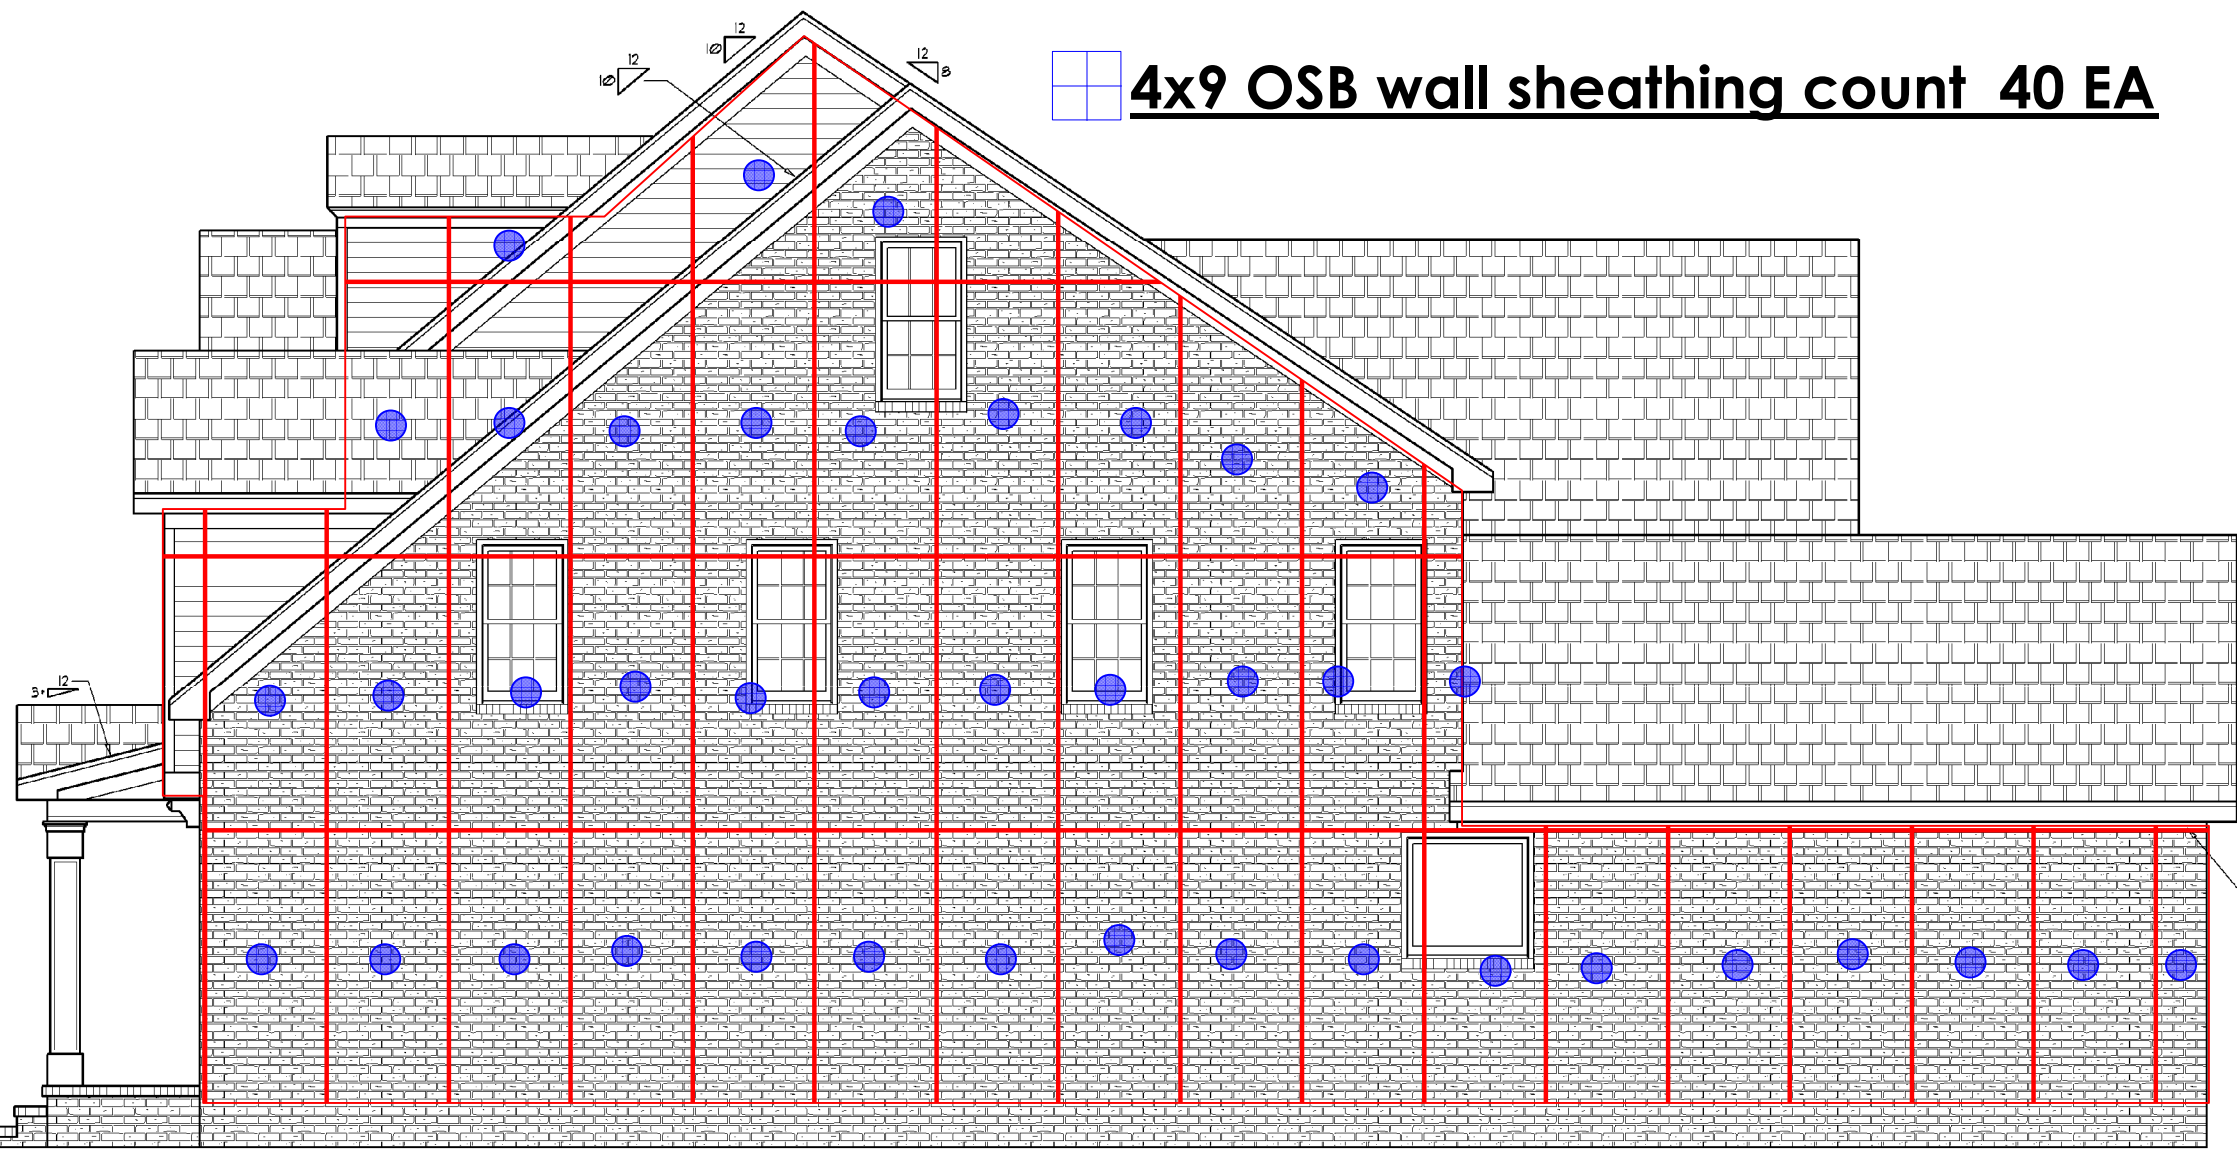

 **4x9 OSB wall sheathing count 40 EA**

4" FASCIA  
BOARD AT  
ROOF OVER  
MASTER  
BEDROOM

STEPS DO  
NUMBER C  
PER SITE C